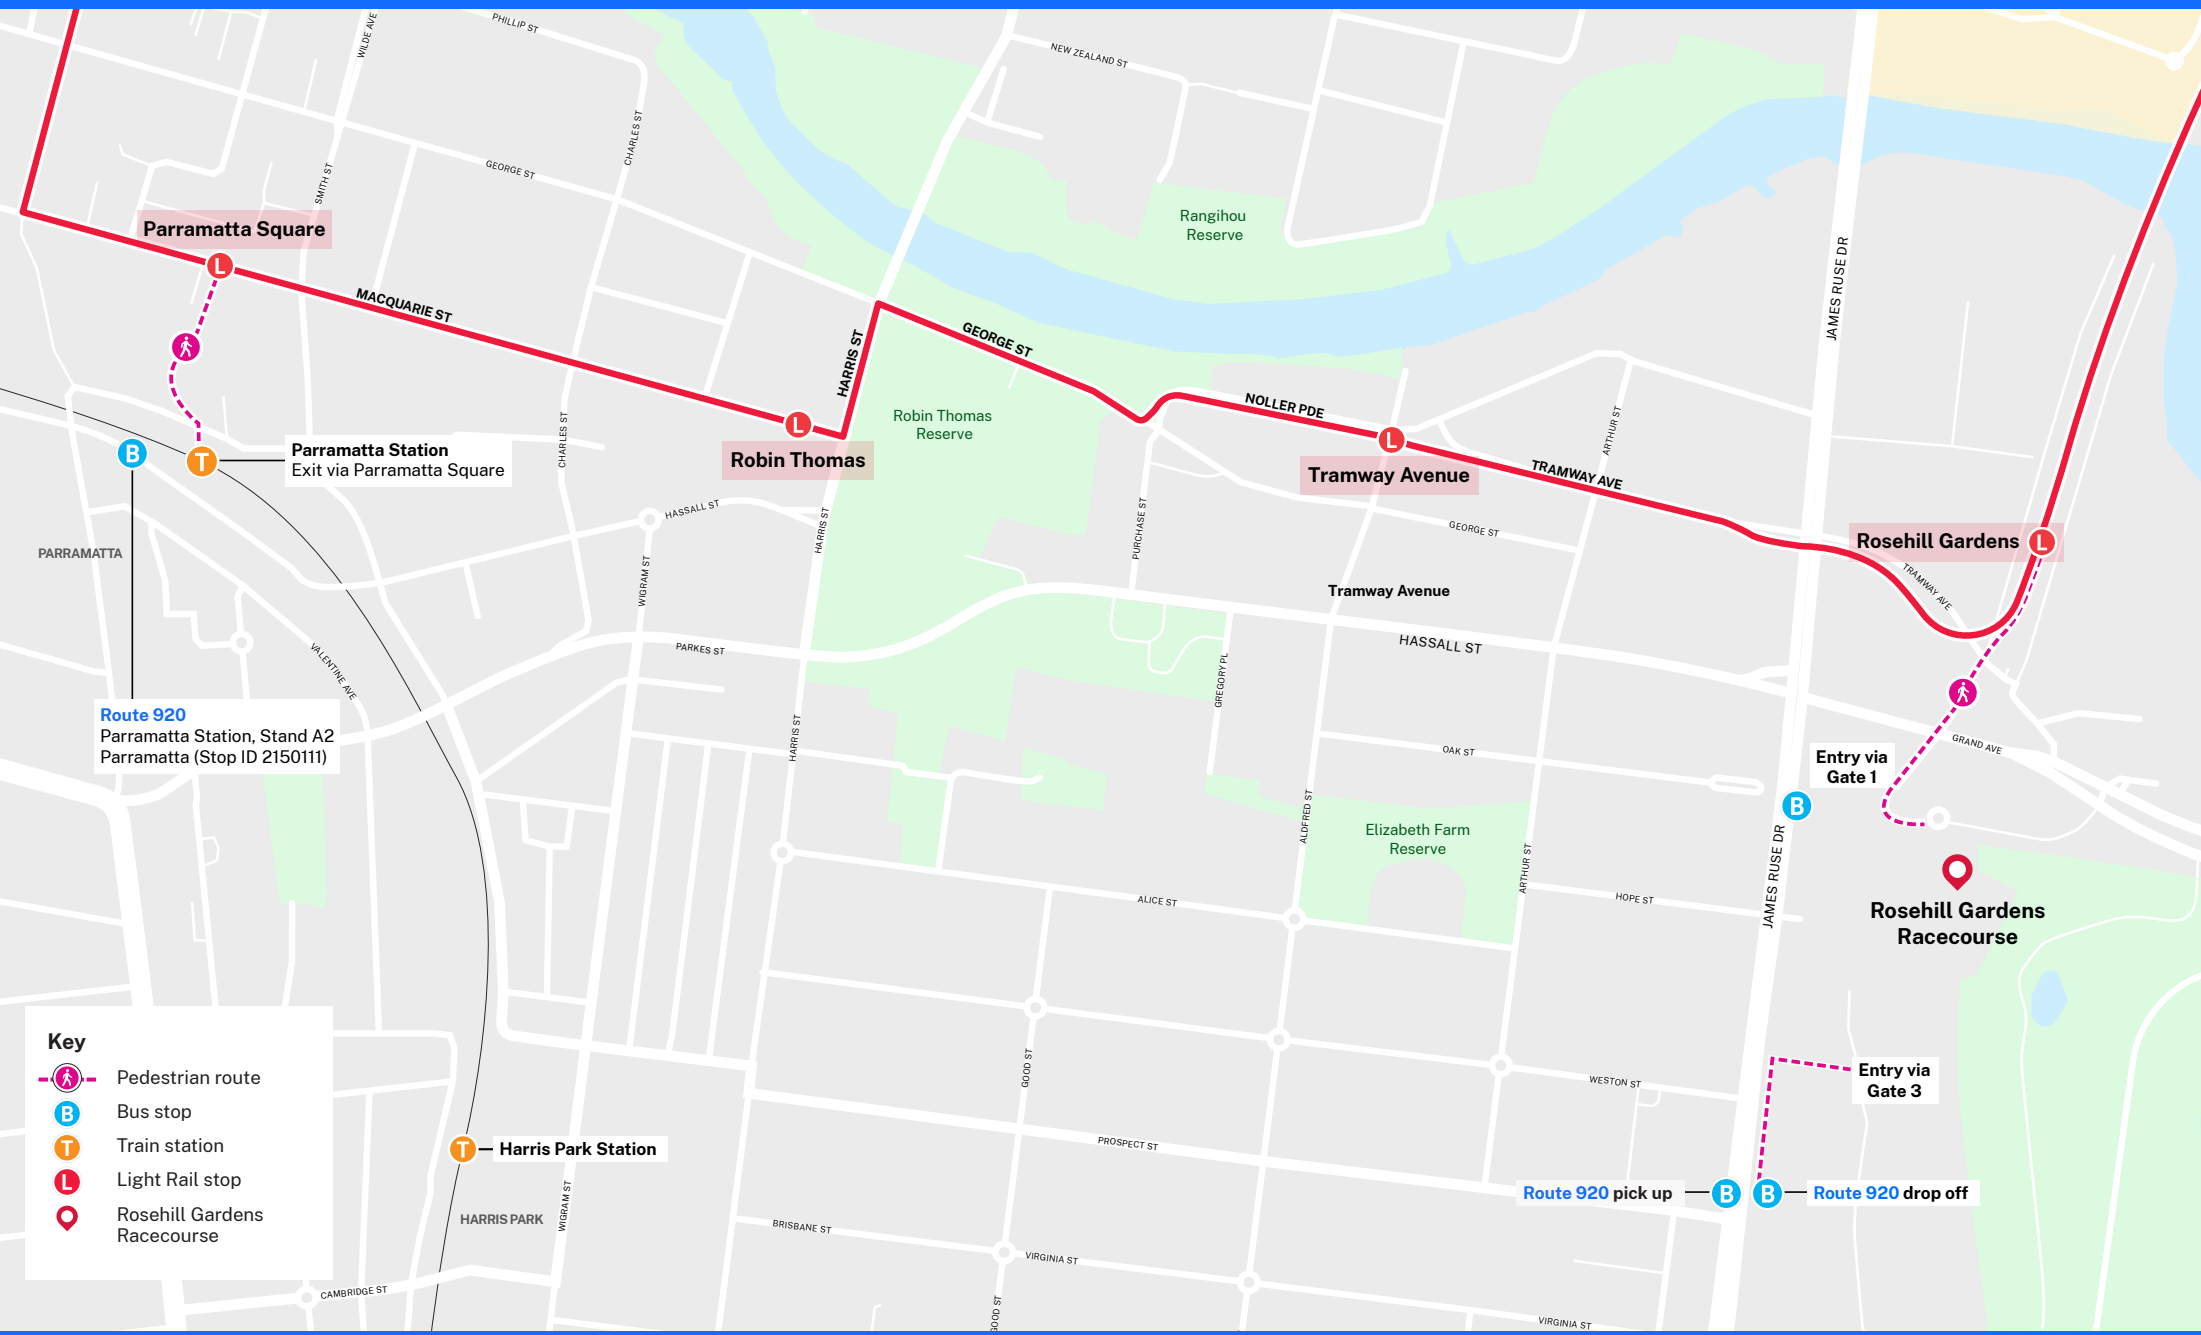

Rosehill Gardens Transport Map

Key

- Pedestrian route
- Bus stop
- Train station
- Light Rail stop
- Rosehill Gardens Racecourse

Visit livetraffic.com for real-time traffic conditions. Plan your trip on public transport at transportnsw.info